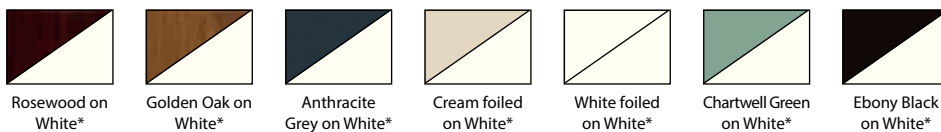

AT A GLANCE

- Standard four chamber frames.
- Sculptured (curved) styling.
- 28mm double glazed units.
- Add Georgian Bars and/or patterned glass.
- Wide choice of coloured and foiled frames.
- Wide choice of handles and hinge options.

CONFIGURATIONS

“Safe, secure, efficient and great looking windows.”

All warranties are subject to terms and registration

Choose from a wide variety of colour options including: White, Rosewood, Cream, Light Oak, Chartwell Green, Grey and classic Ebony Black. Linar products are also offered in a wide choice of bespoke colours, please see Renolit foil book, (subject to availability and price on application only).

COLOURS AVAILABLE

Bespoke Colour Options

Colours marked * are from our standard collection, all other colours are subject to price and availability on application. Please note: colours are for illustration purposes, for an exact example please ask your sales representative for a Renolit swatch sample.