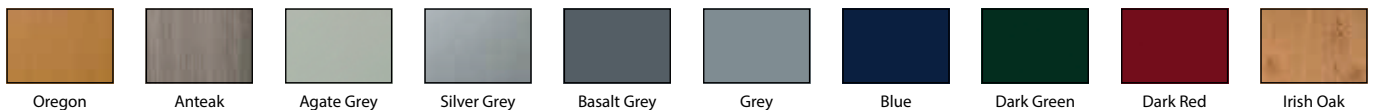

Bespoke Colour Options

Colours marked * are from our standard collection, all other colours are subject to price and availability on application. Please note: colours are for illustration purposes, for an exact example please ask your sales representative for a Renolit swatch sample.