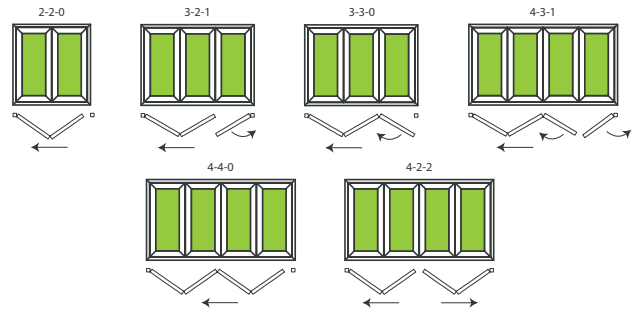

- 10-year Profile warranty
- Available from an entry level "C" Rated to an "A+" Energy rating
- Your Bi-Fold Plus benefits from being fitted with the most robust locking mechanisms on the market
- Smooth easy action
- Full colour range
- Hook locking with shootbolts
- Secured by Design option
- Minimum size 600mm w x 1850mm h (sash opening sizes)
- Maximum size 900mm w x 2150mm h (sash opening sizes)

CONFIGURATIONS

“Safe, secure, efficient and great looking windows.”

All warranties are subject to terms and registration

Choose from a wide variety of colour options including: White, Rosewood, Cream, Light Oak, Chartwell Green, Grey and classic Ebony Black. Linar products are also offered in a wide choice of bespoke colours, please see Renolit foil book, (subject to availability and price on application only).