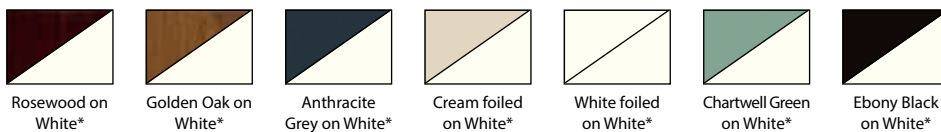

### CHOICE FOR HOMEOWNERS

With a range of optional extras including Mock Sash Horns, Georgian and Astrical Bars, together with a wide range of colour options, you will be spoilt for choice.

## "Safe, secure, efficient and great looking windows."

All warranties are subject to terms and registration

Choose from a wide variety of colour options including: White, Rosewood, Cream, Light Oak, Chartwell Green, Grey and classic Ebony Black. Liniar products are also offered in a wide choice of bespoke colours, please see Renolit foil book, (subject to availability and price on application only).

### COLOURS AVAILABLE