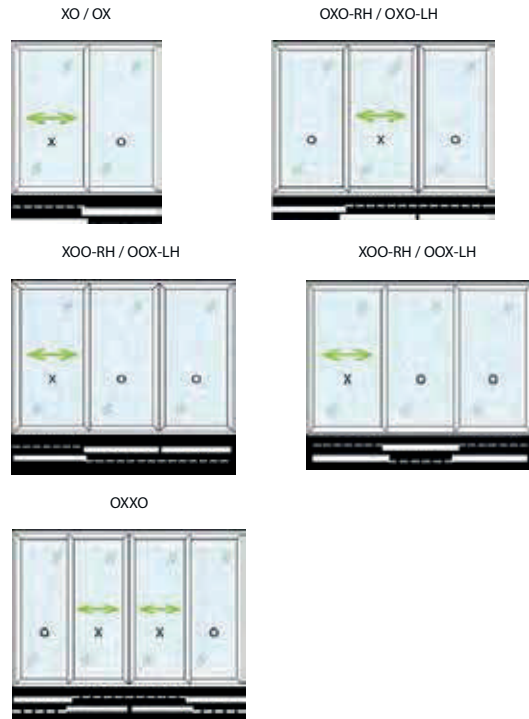

- 10-year Profile warranty
- Available from an entry level "C" Rated to an "A+" Energy rating
- Multi-chambered energy rated profiles
- Full colour range
- High security ModLok Hook locks with shootbolts
- Anti-snap Security barrel covered by handle
- Unique air glide wheels
- Minimum size 1600mm w x 1900mm h
- Maximum size 2950mm w x 2400mm h (x2 pane patio)

PATIO CONFIGURATIONS

“Safe, secure, efficient and great looking windows.”

All warranties are subject to terms and registration

Choose from a wide variety of colour options including: White, Rosewood, Cream, Light Oak, Chartwell Green, Grey and classic Ebony Black. Liniar products are also offered in a wide choice of bespoke colours, please see Renolit foil book, (subject to availability and price on application only).