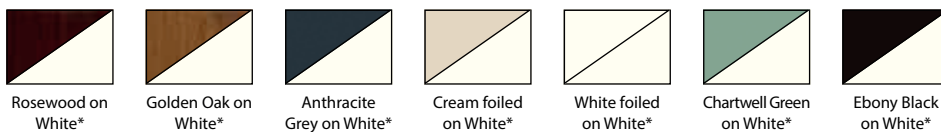

PATIO CONFIGURATIONS

“Safe, secure, efficient and great looking windows.”

All warranties are subject to terms and registration

Choose from a wide variety of colour options including: White, Rosewood, Cream, Light Oak, Chartwell Green, Grey and classic Ebony Black. Liniar products are also offered in a wide choice of bespoke colours, please see Renolit foil book, (subject to availability and price on application only).

COLOURS AVAILABLE

Bespoke Colour Options

Colours marked * are from our standard collection, all other colours are subject to price and availability on application. Please note: colours are for illustration purposes, for an exact example please ask your sales representative for a Renolit swatch sample.