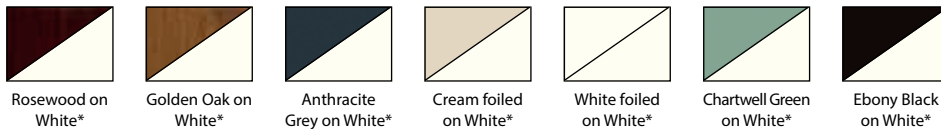

- Lifetime warranty on Chrome and Gold marine grade door handles
- 25-year warranty on Pro secure non drop flag hinges
- 10-year warranties on Door Lock-8 locking points with x2 anti lift devices
- 10-year warranty on door cylinders
- 10-year Profile warranty
- Available from an entry level "C" Rated to an "A+" Energy rating
- Secured by Design upgrade available on request
- 40mm glazing option
- Profile 10-year warranties
- Full colour range
- Maximum size 1000mm w x 2150mm h (sash size)
- Unique warranty registration available on request

"Safe, secure, efficient and great looking windows."

All warranties are subject to terms and registration

Choose from a wide variety of colour options including: White, Rosewood, Cream, Light Oak, Chartwell Green, Grey and classic Ebony Black. Liniar products are also offered in a wide choice of bespoke colours, please see Renolit foil book, (subject to availability and price on application only).

COLOURS AVAILABLE