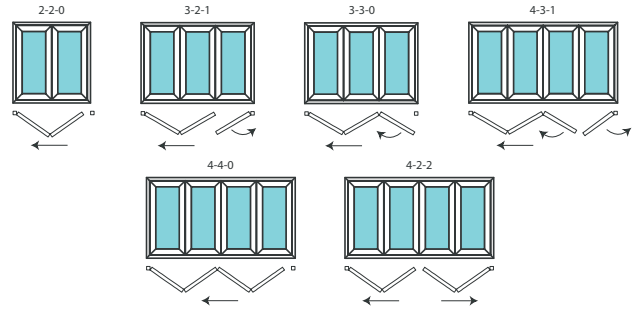

- 10-year Profile warranty
- Available from an entry level "C" Rated to an "A+" Energy rating
- Smooth easy action
- Full colour range
- Hook locking with shootbolts
- Secured by Design option
- Minimum size 600mm w x 1850mm h (sash opening sizes)
- Maximum size 800mm w x 2150mm h (sash opening sizes)

STANDARD BI-FOLD CONFIGURATIONS

Your Bi-Fold Plus benefits from being fitted with the most robust locking mechanisms on the market!

“Safe, secure, efficient and great looking windows.”

All warranties are subject to terms and registration

Choose from a wide variety of colour options including: White, Rosewood, Cream, Light Oak, Chartwell Green, Grey and classic Ebony Black. Liniar products are also offered in a wide choice of bespoke colours, please see Renolit foil book, (subject to availability and price on application only).