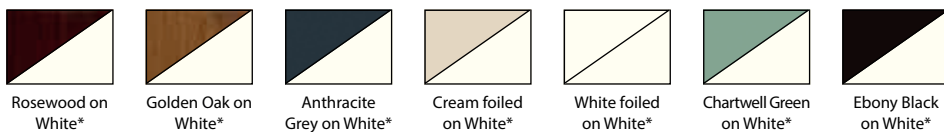

COLOURS AVAILABLE