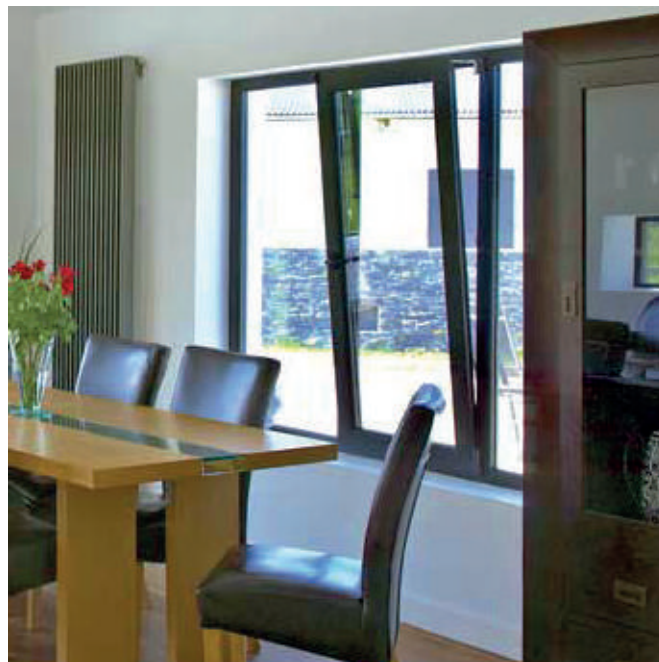

Why Choose Liniar Tilt & Turn Windows?

Liniar tilt & turn windows are available in the same ranges as our other window choices – standard or EnergyPlus offering reduced energy bills.

DESIGN

European design led, the Liniar tilt & turn window allows you to let in fresh air while also offering security giving homeowners a fresher environment whilst maintaining safety in your home.

The open in style gives great options for cleaning from within (in the turn position) and secure ventilation (in the tilt position).

THERMAL PERFORMANCE

Offering a greater scope for larger openings than a traditional casement window, Liniar's tilt & turn windows are ideal for high-rise as well as low-rise applications, and thermal performance is helped by the larger panes of glass ensuring the lowest possible energy bills.

If you love your windows wide, to let air in, but worry about security, why not consider the European style of a Liniar Tilt & Turn window?

- 10-year profile warranty
- Available from an entry level “C” rated to an “A+” Energy rating
- Beautiful opening configurations available
- Full Colour range available
- Minimum size 550mm w x 620mm h (sash opening sizes)
- Maximum size 1500mm w x 1500mm h (sash opening sizes)